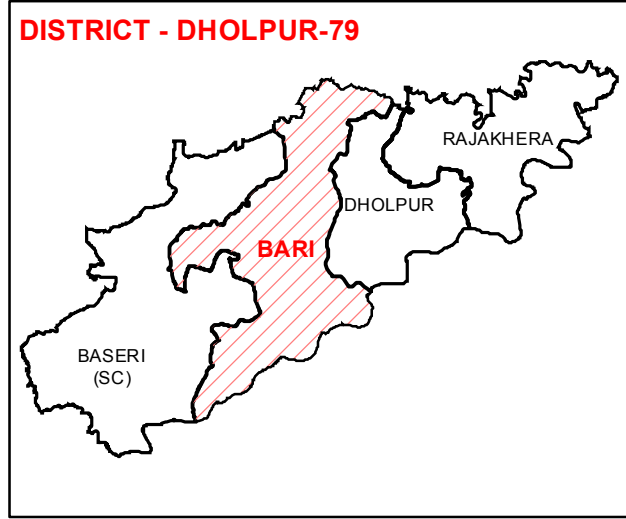

# ASSEMBLY CONSTITUENCY - BARI-78

## DISTRICT - DHOLPUR

### Legend

- T Tehsil Headquarter
- R ILR Headquarter
- P Patwar Circle Headquarter
- Tehsil Name Tehsil Boundary
- ILR Circle Name ILR Circle Boundary
- Patwar Circle Boundary Patwar Circle Boundary
- Village Name Village Boundary