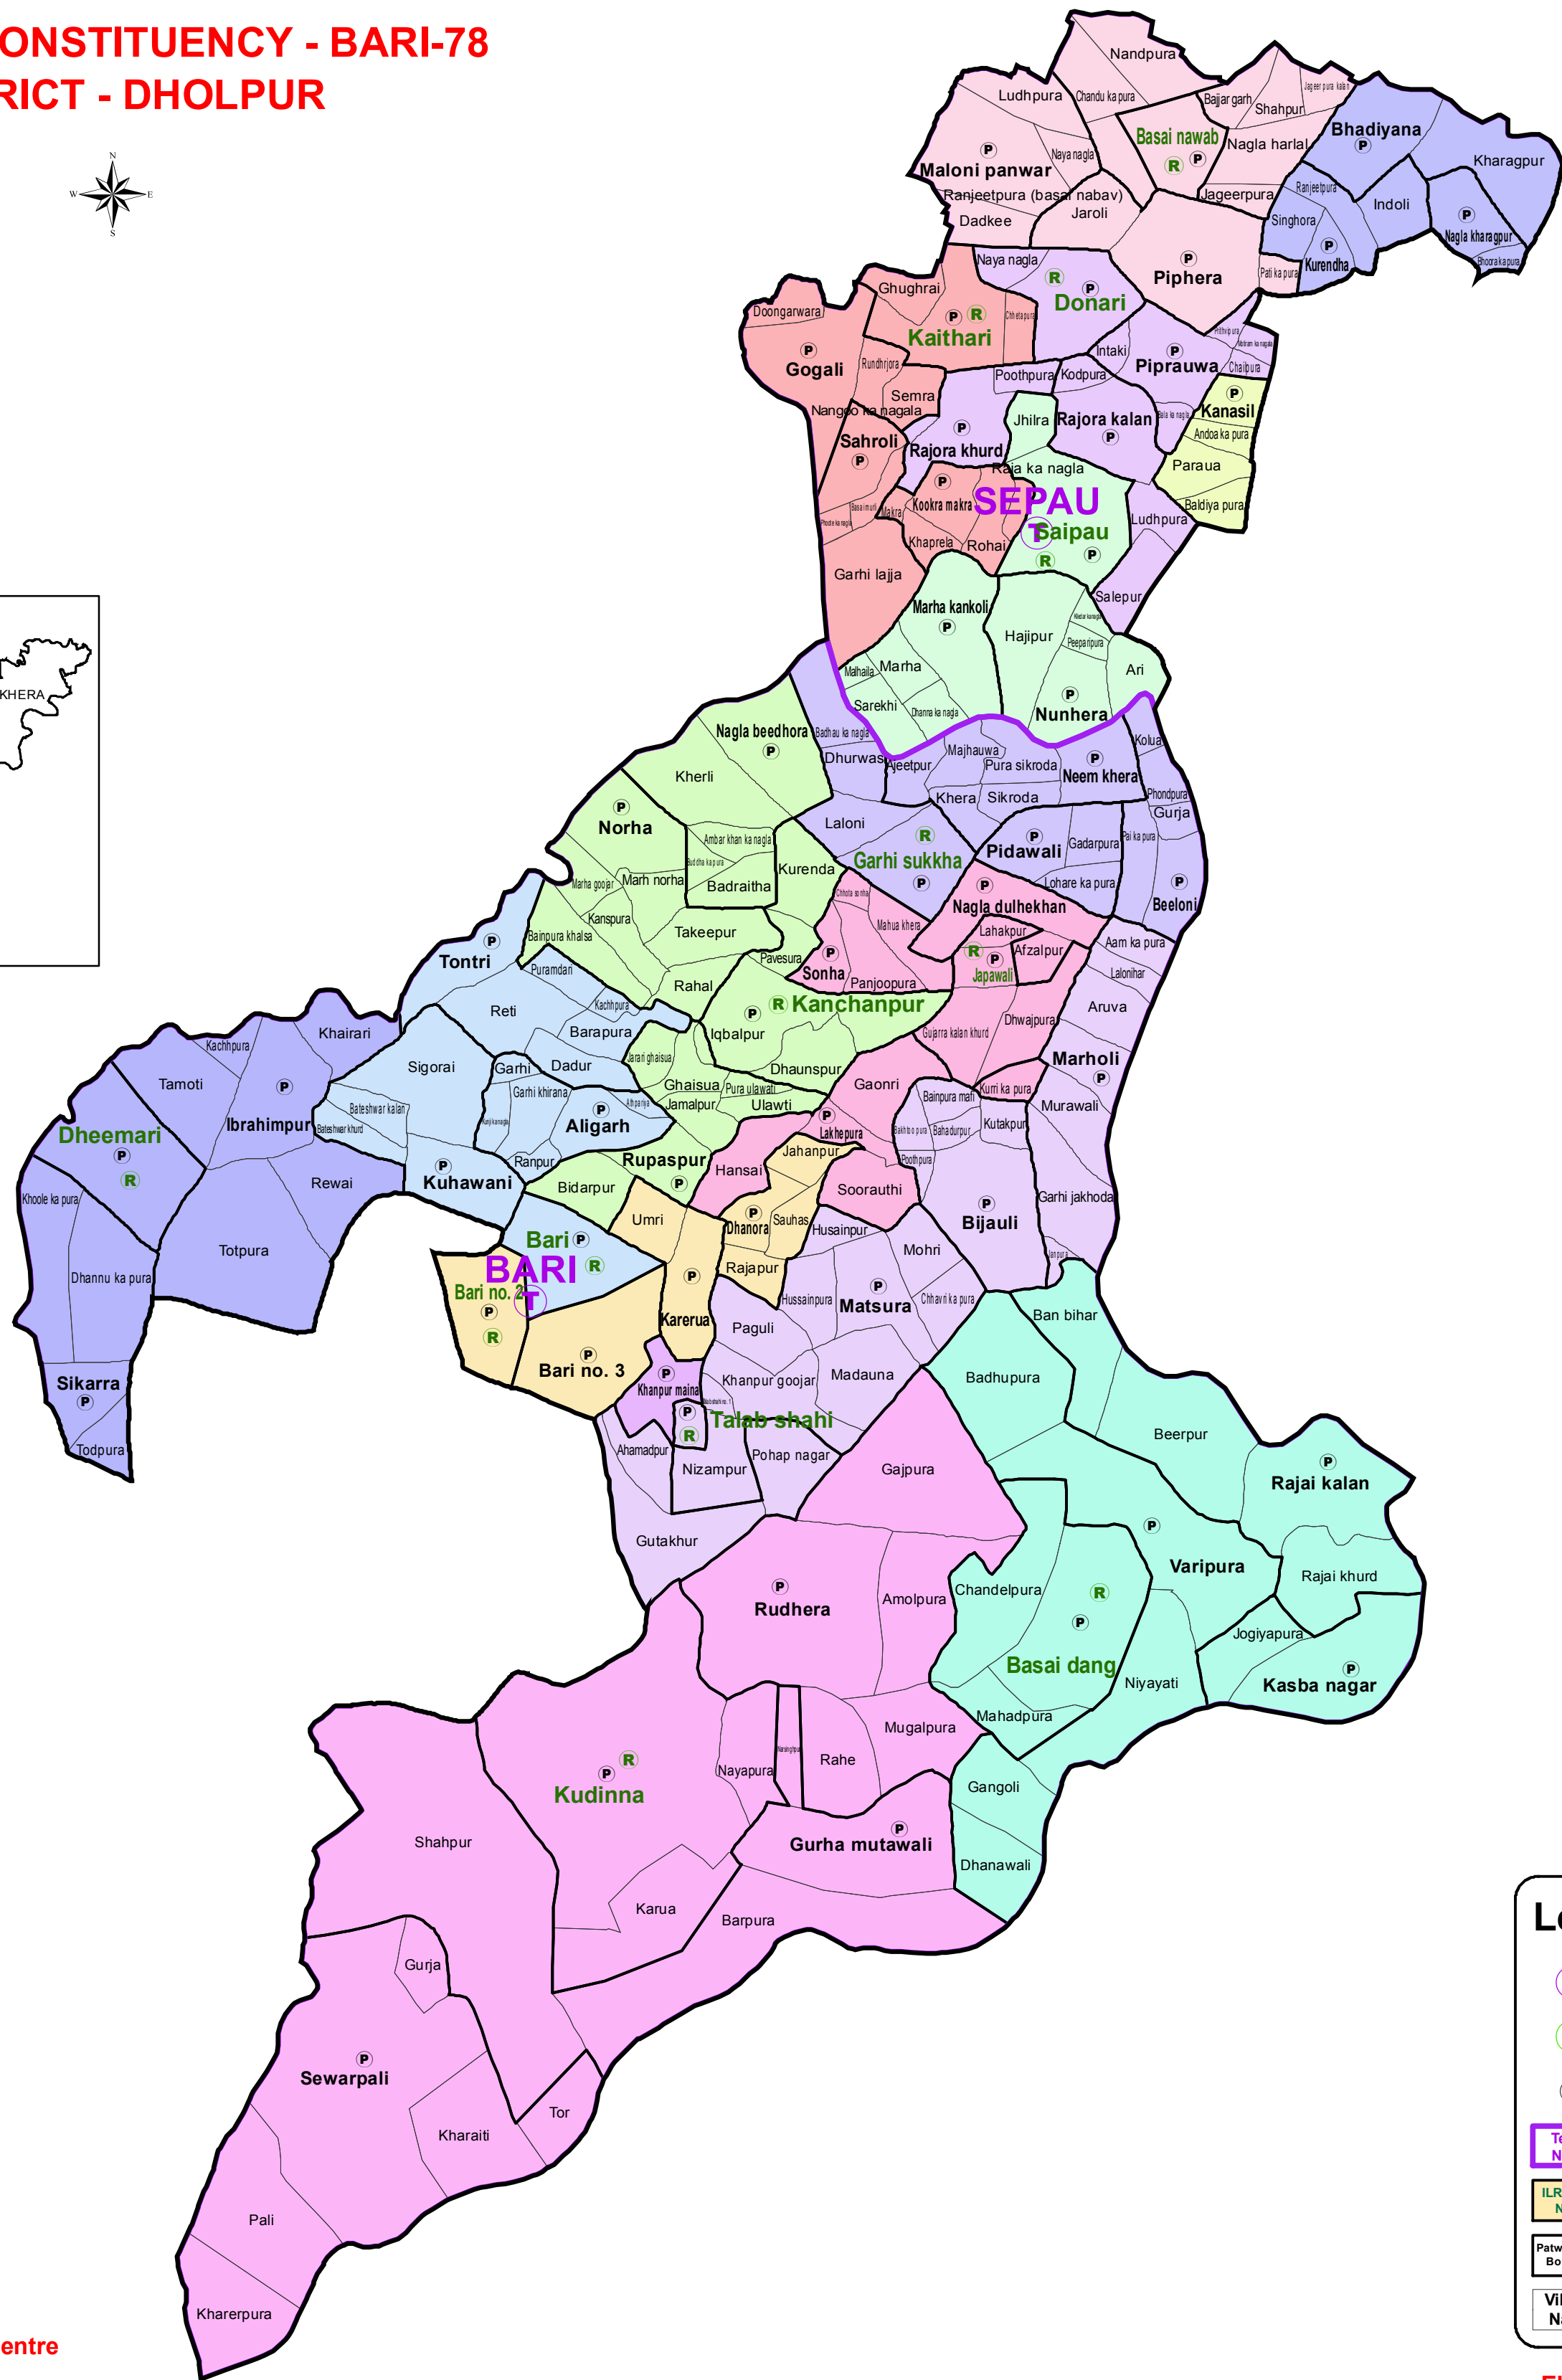

# ASSEMBLY CONSTITUENCY - BARI-78

## DISTRICT - DHOLPUR

### Legend

- T Tehsil Headquarter
- R ILR Headquarter
- P Patwar Circle Headquarter
- Tehsil Name Tehsil Boundary
- ILR Circle Name ILR Circle Boundary
- Patwar Circle Boundary Patwar Circle Boundary
- Village Name Village Boundary